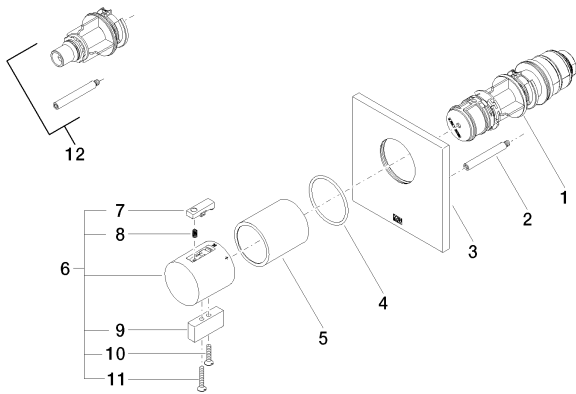

Required article

NO IMAGE

AVAILABLE

35 503 970-90 0010

xTOOL Concealed thermostat
rough without volume control

Bathtub - CL.1

xTOOL Concealed thermostat without volume control 1/2" - polished chrome

Article number: 36 501 985-00

Spare parts list

Number	Item Number	Designation	Number of units
1	90 15 02 063 00 90	cartridge	1
2	04 31 09 095 00 90	bar	1
3	09 11 02 196-00	cover	1
4	09 14 10 049 90	seal	1
5	09 21 02 112-00	sleeve	1
6	04 17 33 006 00-00	handle	1
7	09 21 33 010-00	handle	1
8	09 16 02 027 90	spring	1
9	09 20 33 006-00	handle	1
10	09 30 30 159-00	screw	1
11	09 30 30 160-00	screw	2
12	12 178 970 90	Extension 1-3/4" -	1