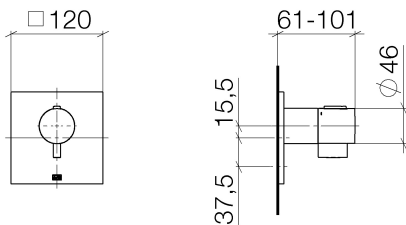

Bathtub - CL.1

xTOOL Concealed thermostat without volume control 1/2" - polished chrome

Article number: 36 501 985-00

- Cover plate 4-3/4" x 4-3/4"
- Temperature control handle with safety lock at 100 °F/ 38°C
- Thermostat cartridge
- (ADA)
- NOTE: Important! Due to minimum rough-in requirements, a framing of 2 x 6 studs may be needed.

polished chrome

Accessory is required for this item.

Dimensional drawing

All dimensions in mm / inch = mm x 0,0394

Bathtub - CL.1

xTOOL Concealed thermostat without volume control 1/2" - polished chrome

Article number: 36 501 985-00

Bathtub - CL.1

xTOOL Concealed thermostat without volume control 1/2" - polished chrome

Article number: 36 501 985-00

Other surface finishes

platinum matte
36 501 985-06

platinum
36 501 985-08

Brushed Durabrass
36 501 985-28

Required article

NO IMAGE

AVAILABLE

35 503 970-90 0010

xTOOL Concealed thermostat
rough without volume control

Bathtub - CL.1

xTOOL Concealed thermostat without volume control 1/2" - polished chrome

Article number: 36 501 985-00